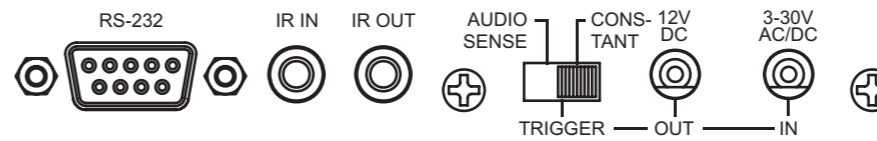

AMC 16 Channel Power Amplifier
WELTRONICS CORP.
 LONDON/L.A.

SERIAL NUMBER _____
 POWER RATING 115V 60Hz 2A

DESIGNED AND ENGINEERED IN LONDON/LOS ANGELES
 PRODUCED TO AMC INT'L QUALITY STD

AVIS
 RISQUE DE CHOC ELECTRIQUE
 NE PAS OUVRIR