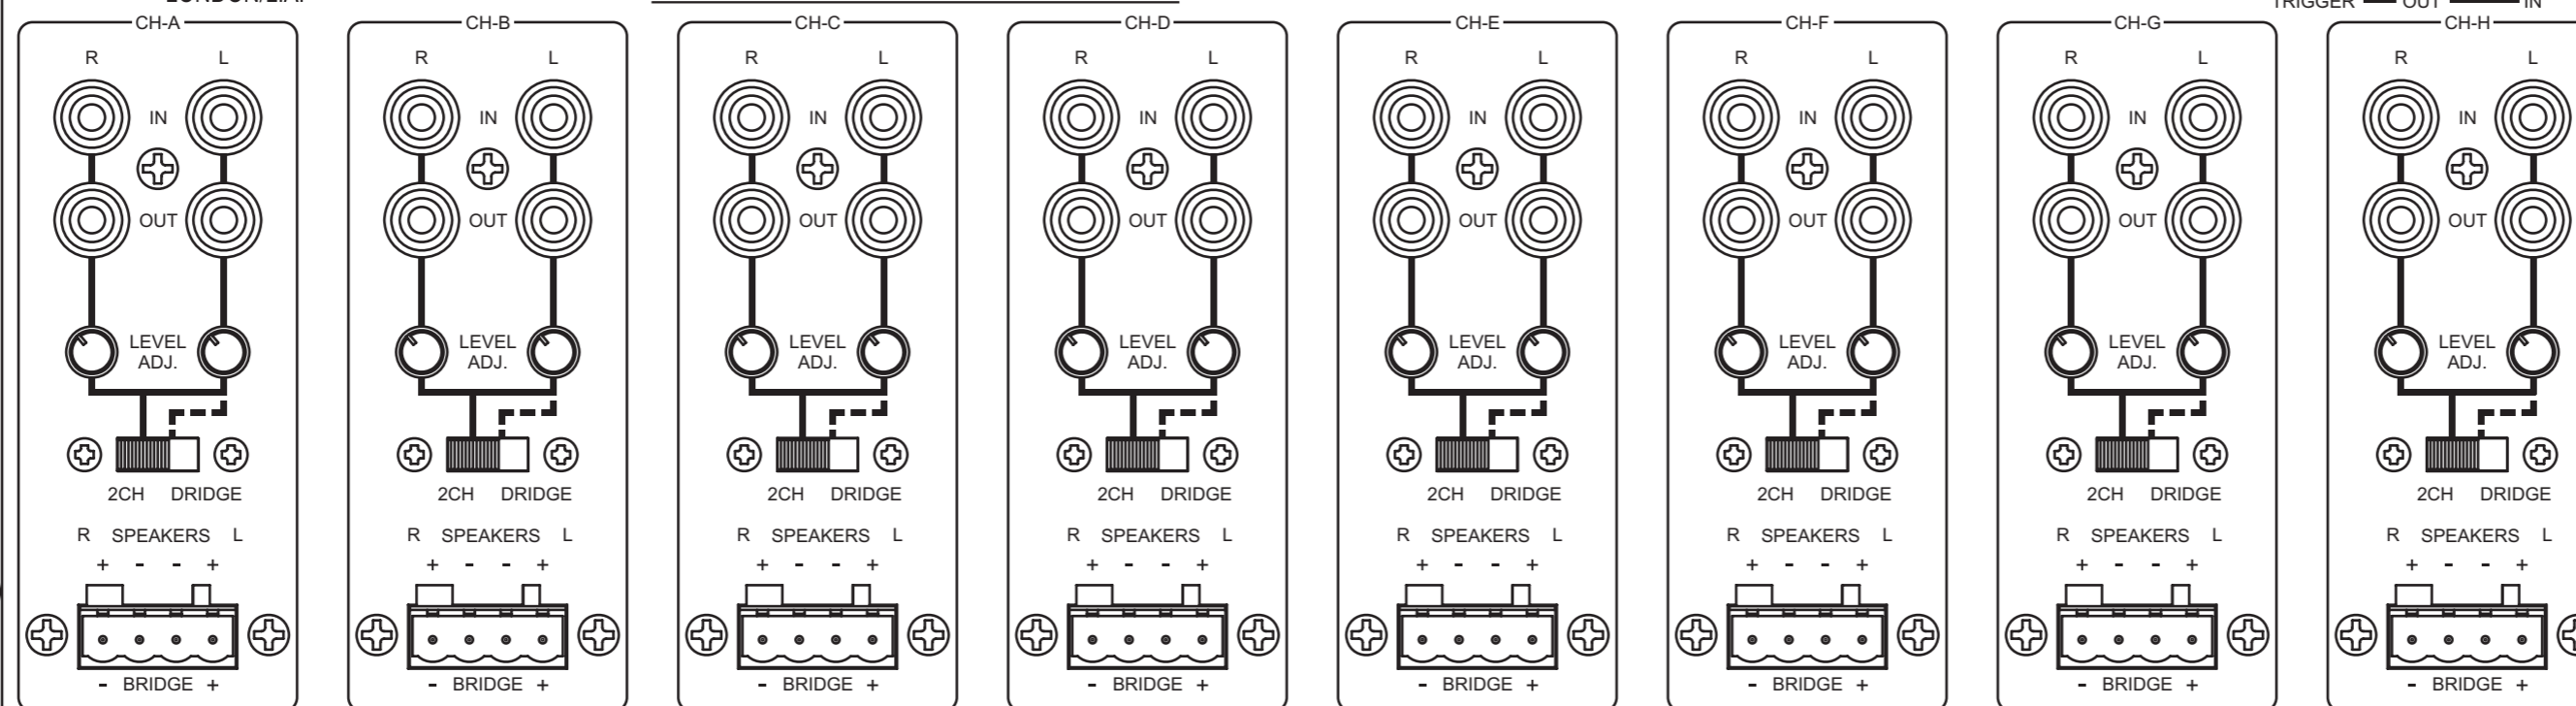

AMC 16 Channel Power Amplifier
WELTRONICS CORP.
 LONDON/L.A.

SERIAL NUMBER _____
 POWER RATING 115V 60Hz 2A

DESIGNED AND ENGINEERED IN LONDON/LOS ANGELES
 PRODUCED TO AMC INT'L QUALITY STD

AVIS
 RISQUE DE CHOC ELECTRIQUE
 NE PAS OUVRIR

CAUTION
 RISK OF ELECTRIC SHOCK
 DO NOT OPEN